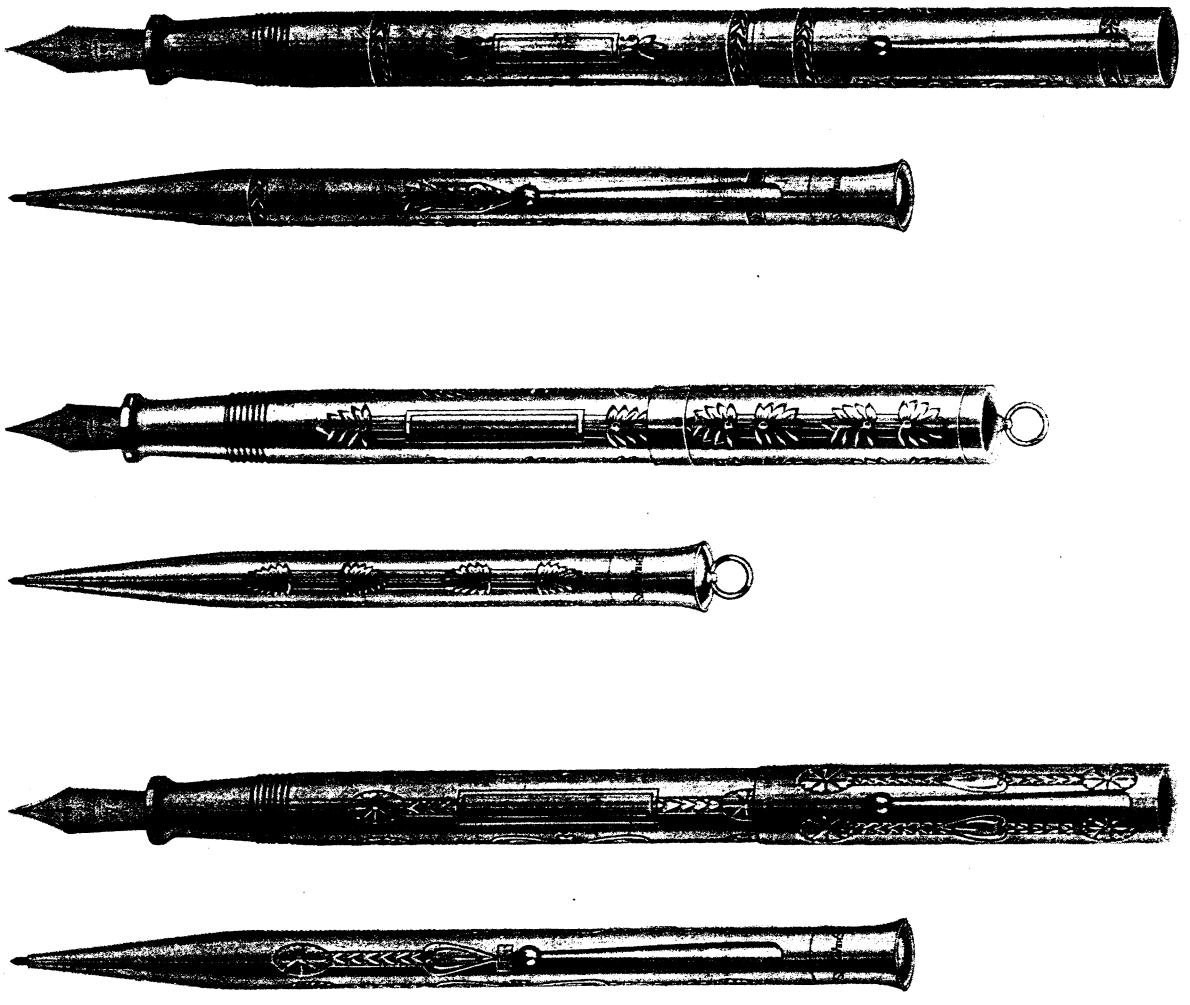

Three distinct designs in both 14 karat solid green gold and 18 karat Paladium white gold, short with clip, and midget with ring, provide Sheaffer dealers the opportunity of appealing to a variety of tastes.

Every pen and pencil is hand engraved by the best talent available. A generous sized panel on both pen and pencil is reserved for engraving the owner's name or initials. Sets are packed in beautiful cases, covered with genuine leather, tooled and embossed and lined with buff velvet.

Prices—18 Karat Paladium White Gold Hand Engraved Pencils
F24 $85.00
F25 $85.00
F26 $85.00
FM26 75.00
F24 $85.00
F25 $85.00
F26 $85.00
FM26 75.00

14 Karat Solid Green Gold Hand Engraved Pencils
D24 $60.00
DM24 55.00
D25 60.00
DYM 37.00
DZSC 40.00
DZM 18.00
DM26 55.00

Note particularly that the Paladium white gold is 18 karat and the solid green gold is 14 karat. All nibs are number 2 size. Leather covered boxes, buff velvet lined, are furnished gratis with all solid and Paladium gold pen and pencil combinations.
The factory cannot stock solid and Paladium gold pens and pencils in large quantities. The manufacturing and engraving processes are very slow and from three to four weeks are necessary for production.

••• 25 •••